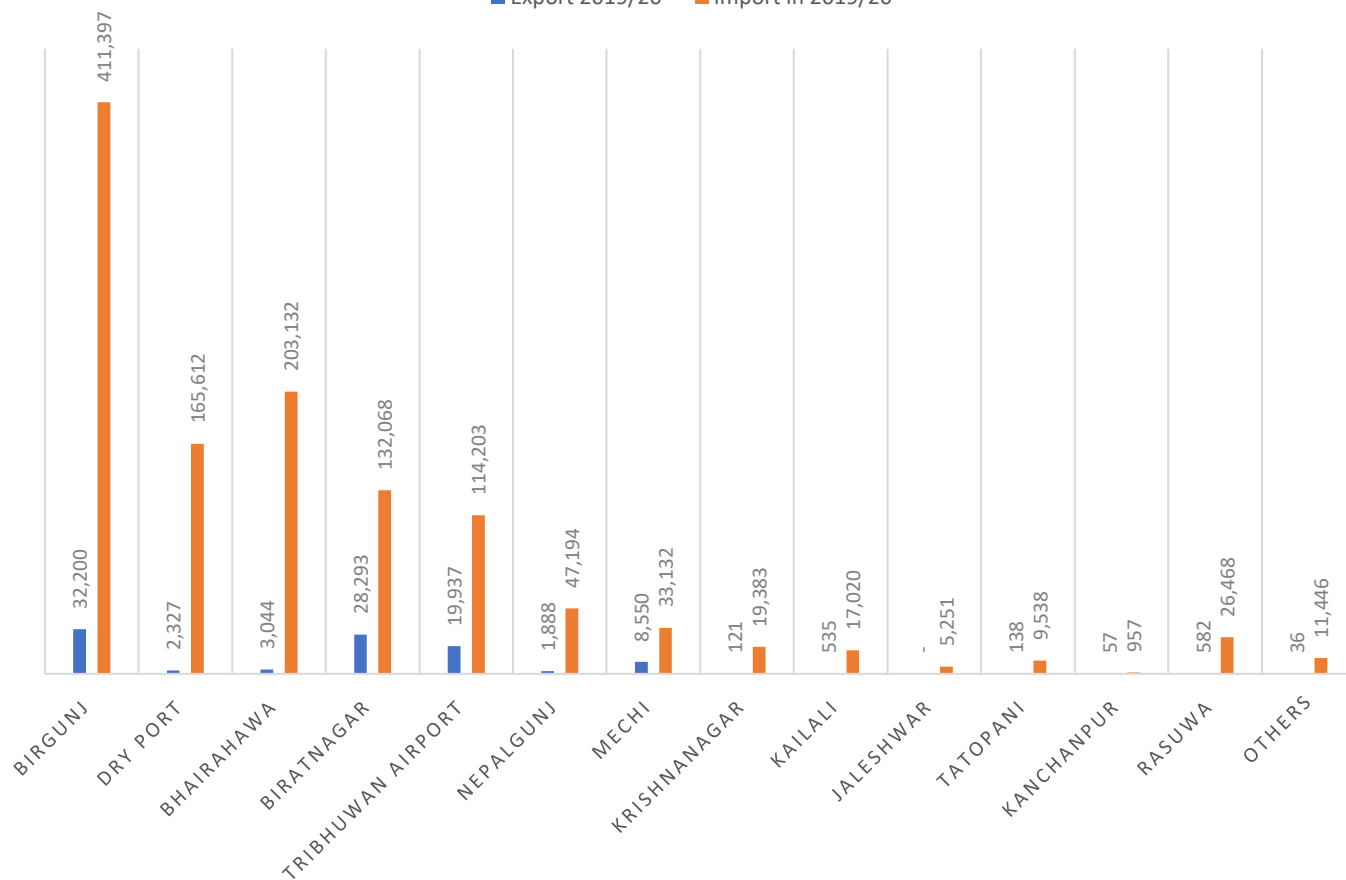

(Figure in Million Rs)				
Customs Point	Export 2019/20	Import in 2019/20	Export 2020/21	Import in 2020/21
Birgunj	32,200	411,397	53,679	511,754
Dry Port	2,327	165,612	2,681	189,382
Bhairahawa	3,044	203,132	6,770	293,497
Biratnagar	28,293	132,068	36,761	189,655
Tribhuvan Airport	19,937	114,203	25,414	143,374
Nepalgunj	1,888	47,194	2,246	68,940
Mechi	8,550	33,132	12,609	45,010
Krishnanagar	121	19,383	332	24,481
Kailali	535	17,020	590	26,798
Jaleshwar	-	5,251	-	5,718
Tatopani	138	9,538	-	5,849
Kanchanpur	57	957	32	1,336
Rasuwa	582	26,468	-	17,015
Others	36	11,446	9	17,027

**YEARWISE-CUSTOMSWISE FOREIGN TRADE
(ANNUAL EXPORT & IMPORTS IN 2019/20)
(FIGURES IN BILLION NRS)**

■ Export 2019/20 ■ Import in 2019/20

**YEARWISE-CUSTOMSWISE FOREIGN TRADE
ANNUAL EXPORT & IMPORTS IN 2020/21
(FIGURES IN BILLION NRS)**

■ Export 2020/21 ■ Import in 2020/21